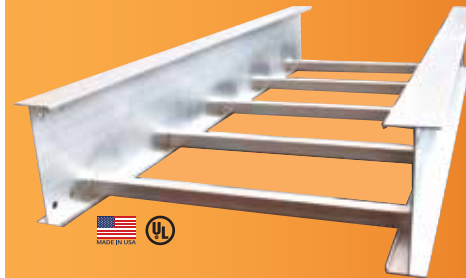

Program Details:

The Next Day Tray program is limited to the program literature's items.

Purchase Orders must be marked "NDT2021" to qualify.

The following maximum order quantities apply to the program:

- 50 Pieces for Straight Sections
- 5 Horizontal Tee Fittings
- 5 Horizontal Cross Fittings
- 10 Horizontal Bend Fittings
- 10 Vertical Bend Fittings

Orders over 50 straight sections will ship first 50 pieces within 24-hours, and the remaining balance within 5-7 business days. Pricing is subject to change without notice. Orders over $5,000 ship pre-paid. Next Day Tray is subject to availability.

Chalfant Standard Terms and Conditions apply. Contact your local sales rep for additional details.

Aluminum Ladder Tray - 46A

Ladder Tray	
Item Number	Description
46A12010-09	12" Tray, 09" Rung Spacing, 12' Long
46A24010-09	24" Tray, 09" Rung Spacing, 12' Long

Accessories	
Item Number	Description
46ASP212	Vertical Adjustable Splice Plate
46ASP200	4 Bolt Splice Plate

Fittings	
Item Number	Description
46A12032	12" 90° Horizontal Bend 24" Radius
46A12052	12" 90° Outside Vertical Bend 24" Radius
46A12072	12" 90° Inside Vertical Bend 24" Radius
46A12082	12" Cross 24" Radius
46A12087	12" Tee 24" Radius
46A24032	24" 90° Horizontal Bend 24" Radius
46A24052	24" 90° Outside Vertical Bend 24" Radius
46A24072	24" 90° Inside Vertical Bend 24" Radius
46A24082	24" Cross 24" Radius
46A24087	24" Tee 24" Radius

Ladder Tray Accessories

Clamps	
Item Number	Description
9ABC250	Hold Down Clamp
9AEX253	Expansion Guide Clamp
9SHC249	2A Hanger Rod Clamp
9SHC257	46A Hanger Rod Clamp

Trapeze	
Item Number	Description
9S18323	12-Inch Wide Tray Trapeze Bracket
9S30323	24-Inch Wide Tray Trapeze Bracket

(330) 273-3510

www.chalfant-obo.com

1050 Jaycox Road
Avon, Ohio 44011