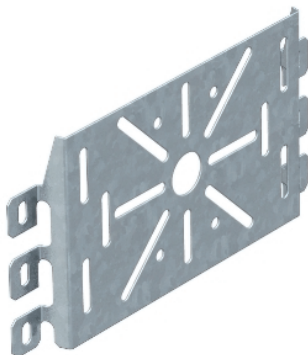

## Wall bracket / mounting plate

Please order the truss-head bolt, type FRSB 6 x 12, separately.  
Mounting plate for universal use on side rails of cable trays and mesh cable trays.

| Type          | Height Width |     | Pack. | Weight | Item No. |
|---------------|--------------|-----|-------|--------|----------|
|               | mm           | mm  |       |        |          |
| MP 225 UNI FS | 115          | 225 | 20    | 20,000 | 7084870  |

**St** Steel

**FS** Strip-galvanised

### Dimensions