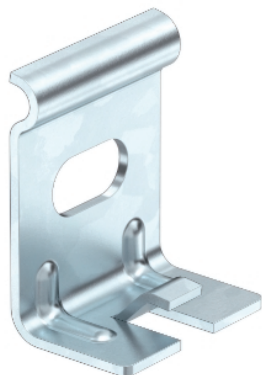

Wall mounting for type GRM 35x50

Wall mounting for wall fastening of mesh cable trays, type GRM 35x50

Type	Side height mm	Width mm	Pack. pcs	Weight kg/100 pcs.	Item No.
WMSWHS	35	50	10	1,950	6016443

St Steel

G Hot-dip galvanised

Dimensions