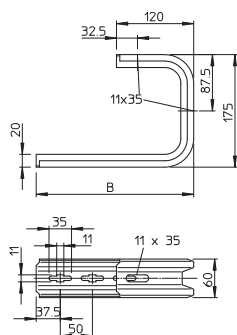

TP wall and ceiling bracket

TP wall and ceiling bracket for universal use.
 Important! If the ceiling bracket is fastened directly to the wall or ceiling, then, for reasons of stability, always use the spacer, type DS 4.
 Max. side height of the cable support system 60 mm.

Type	For width mm	F in kN ceiling	F in kN Wall	Pack. pcs	Weight kg/100 pcs.	Item No.
WMCBKT04	4"	1,3	1,4	6	48,000	6363806
WMCBKT08	8"	0,8	0,87	5	66,000	6363814
WMCBKT12	12"	0,5	0,55	5	78,000	6363822

St Steel

S Strip-galvanised

Dimensions

Type	Dimension B mm	Dimension H mm
------	----------------	----------------

WMCBKT04	145	175
WMCBKT08	245	175
WMCBKT12	345	175