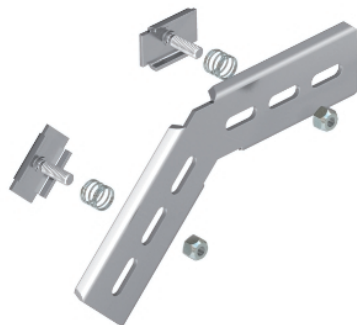

45° mounting angle

Each with two clamps of type KS 23/35.
45° installation profile, vertical, for C mesh cable tray and GR-Magic mesh cable tray with a side height of 55 mm.

Type	Pack.	Weight	Item No.
	pcs	kg/100 pcs.	
WM45ASMG	20	21,000	6017320
WM45ASMT	20	20,000	6017339

St Steel **V2A** Stainless steel, grade 304

FT Hot-dip galvanised

Dimensions