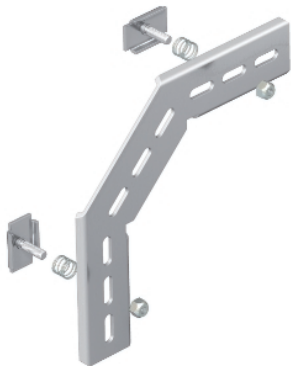

## 90° mounting angle

Each with two clamps of type KS 23/35.  
90° installation profile, vertical, for C mesh cable tray and GR-Magic mesh cable tray with a side height of 55 mm.

Type	Pack.	Weight	Item No.
	pcs	kg/100 pcs.	
WM90ASM1G	20	27,000	6017347
WM90ASM2G	20	35,400	6017355
WM90ASM1T	20	27,000	6016278
WM90ASM2T	20	34,700	6016308

**St** Steel **V2A** Stainless steel, grade 304

**FT** Hot-dip galvanised