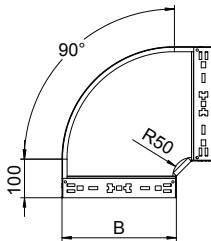

90° Magic bend

Dimensions

90° bend with quick connector system. For all cable tray types of 60 mm side height.

| Type | Width mm | Pack. pcs | Weight kg/100 pcs. | Item No. |
|------------------|-------------|--------------|-----------------------|----------|
| RBM 90 610 FS | 100 | 1 | 65,700 | 6041130 |
| RBM 90 615 FS | 150 | 1 | 92,000 | 6041132 |
| RBM 90 620 FS | 200 | 1 | 122,100 | 6041134 |
| RBM 90 630 FS | 300 | 1 | 192,800 | 6041136 |
| RBM 90 640 FS | 400 | 1 | 275,400 | 6041138 |
| RBM 90 650 FS | 500 | 1 | 377,200 | 6041140 |
| RBM 90 660 FS | 600 | 1 | 494,300 | 6041142 |
| RBM 90 610 FT | 100 | 1 | 70,500 | 6041150 |
| RBM 90 615 FT | 150 | 1 | 98,700 | 6041152 |
| RBM 90 620 FT | 200 | 1 | 130,900 | 6041154 |
| RBM 90 630 FT | 300 | 1 | 206,800 | 6041156 |
| RBM 90 640 FT | 400 | 1 | 295,300 | 6041158 |
| RBM 90 650 FT | 500 | 1 | 404,500 | 6041160 |
| RBM 90 660 FT | 600 | 1 | 530,100 | 6041162 |
| RBM 90 610VA4301 | 100 | 1 | 65,700 | 6041180 |
| RBM 90 615VA4301 | 150 | 1 | 92,000 | 6041182 |
| RBM 90 620VA4301 | 200 | 1 | 122,100 | 6041184 |
| RBM 90 630VA4301 | 300 | 1 | 192,800 | 6041186 |
| RBM 90 640VA4301 | 400 | 1 | 275,400 | 6041188 |
| RBM 90 650VA4301 | 500 | 1 | 377,200 | 6041190 |
| RBM 90 660VA4301 | 600 | 1 | 494,300 | 6041192 |
| RBM 90 610VA4571 | 100 | 1 | 65,700 | 6041200 |
| RBM 90 615VA4571 | 150 | 1 | 92,000 | 6041202 |
| RBM 90 620VA4571 | 200 | 1 | 122,100 | 6041204 |
| RBM 90 630VA4571 | 300 | 1 | 192,800 | 6041206 |
| RBM 90 640VA4571 | 400 | 1 | 275,400 | 6041208 |
| RBM 90 650VA4571 | 500 | 1 | 377,200 | 6041210 |
| RBM 90 660VA4571 | 600 | 1 | 494,300 | 6041212 |