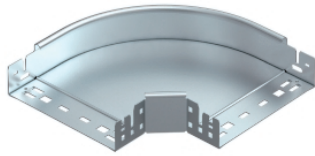

90° Magic bend

Dimensions

90° bend with quick connector system. For all cable tray types of 60 mm side height.

| Type | Width mm | Pack. pcs | Weight kg/100 pcs. | Item No. |
|------------------|-------------|--------------|-----------------------|----------|
| RBM 90 610 FS | 100 | 1 | 65,700 | 6041130 |
| RBM 90 615 FS | 150 | 1 | 92,000 | 6041132 |
| RBM 90 620 FS | 200 | 1 | 122,100 | 6041134 |
| RBM 90 630 FS | 300 | 1 | 192,800 | 6041136 |
| RBM 90 640 FS | 400 | 1 | 275,400 | 6041138 |
| RBM 90 650 FS | 500 | 1 | 377,200 | 6041140 |
| RBM 90 660 FS | 600 | 1 | 494,300 | 6041142 |
| RBM 90 610 FT | 100 | 1 | 70,500 | 6041150 |
| RBM 90 615 FT | 150 | 1 | 98,700 | 6041152 |
| RBM 90 620 FT | 200 | 1 | 130,900 | 6041154 |
| RBM 90 630 FT | 300 | 1 | 206,800 | 6041156 |
| RBM 90 640 FT | 400 | 1 | 295,300 | 6041158 |
| RBM 90 650 FT | 500 | 1 | 404,500 | 6041160 |
| RBM 90 660 FT | 600 | 1 | 530,100 | 6041162 |
| RBM 90 610VA4301 | 100 | 1 | 65,700 | 6041180 |
| RBM 90 615VA4301 | 150 | 1 | 92,000 | 6041182 |
| RBM 90 620VA4301 | 200 | 1 | 122,100 | 6041184 |
| RBM 90 630VA4301 | 300 | 1 | 192,800 | 6041186 |
| RBM 90 640VA4301 | 400 | 1 | 275,400 | 6041188 |
| RBM 90 650VA4301 | 500 | 1 | 377,200 | 6041190 |
| RBM 90 660VA4301 | 600 | 1 | 494,300 | 6041192 |
| RBM 90 610VA4571 | 100 | 1 | 65,700 | 6041200 |
| RBM 90 615VA4571 | 150 | 1 | 92,000 | 6041202 |
| RBM 90 620VA4571 | 200 | 1 | 122,100 | 6041204 |
| RBM 90 630VA4571 | 300 | 1 | 192,800 | 6041206 |
| RBM 90 640VA4571 | 400 | 1 | 275,400 | 6041208 |
| RBM 90 650VA4571 | 500 | 1 | 377,200 | 6041210 |
| RBM 90 660VA4571 | 600 | 1 | 494,300 | 6041212 |

St Steel V2A Stainless steel, grade 304 V4A Stainless steel, grade 316 Ti

FS Strip-galvanised FT Hot-dip galvanised