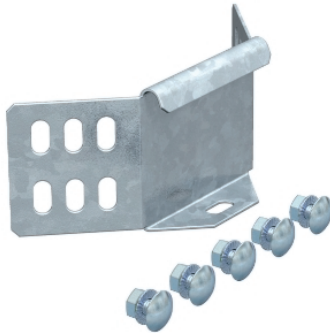

Straight and angle connector

Angle connector for cable trays with a side height of 60 mm. Including appropriate fastening material.

Type	Side height mm	Pack. pcs	Weight kg/100 pcs.	Item No.
WKV 60 FS	60	5	13,000	6043062
WKV 60 FT	60	5	14,000	6042910

- St** Steel
- FS** Strip-galvanised
- FT** Hot-dip galvanised

Dimensions