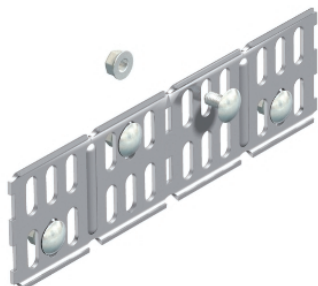

Straight and angle connector

Including appropriate fastening material.

Straight and angle connector for cable trays and fittings with a side height of 60 mm.

Type	Side height mm	Pack. pcs	Weight kg/100 pcs.	Item No.
RWVL 60 FS	60	10	15,600	6067115
RWVL 60 FT	60	10	17,400	6067611
RWVL 60 VA4301	60	10	17,500	6067662
RWVL 60 VA4571	60	10	17,500	6067664

St Steel **V2A** Stainless steel, grade 304 **V4A** Stainless steel, grade 316 Ti

FS Strip-galvanised **FT** Hot-dip galvanised

Dimensions