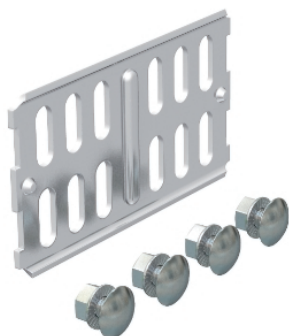

Straight connector

Including appropriate fastening material.
Straight connector for straight connection of cable trays and fittings with a side height of 60 mm.

Type	Side height mm	Pack.		Item No.
		pcs	kg/100 pcs.	
RLVK 60 FS	60	10	9,200	6067093
RLVK 60 FT	60	10	10,700	6067603
RLVK 60 VA4301	60	10	8,800	6067654
RLVK 60 VA4571	60	10	9,000	6067675

St Steel **V2A** Stainless steel, grade 304 **V4A** Stainless steel, grade 316 Ti

FS Strip-galvanised **FT** Hot-dip galvanised

Dimensions