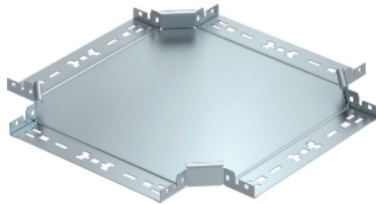

Magic cross-over

Intersection with quick connector system. For all cable tray types of 35 mm side height.

Type	Width mm	Pack. pcs	Weight kg/100 pcs.	Item No.
RKM 310 FS	100	1	78,700	7027241
RKM 320 FS	200	1	146,300	7027243
RKM 330 FS	300	1	231,600	7027245

St Steel

FS Strip-galvanised

Dimensions