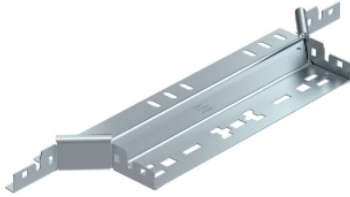

Magic add-on tee

Mounting/branch piece with quick connector system. For all cable tray types of 35 mm side height.

Type	Width mm	Pack.	Weight	Item No.
		pcs	kg/100 pcs.	
RAAM 310 FS	100	1	30,700	6041020
RAAM 320 FS	200	1	43,400	6041022
RAAM 330 FS	300	1	56,300	6041024

St Steel

FS Strip-galvanised

Dimensions