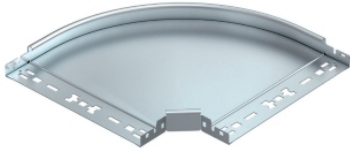

90° Magic bend

90° bend with quick connector system. For all cable tray types of 35 mm side height.

Type	Width mm	Pack. pcs	Weight kg/100 pcs.	Item No.
RBM 90 310 FS	100	1	53,700	6041010
RBM 90 320 FS	200	1	106,200	6041012
RBM 90 330 FS	300	1	173,000	6041014

- St** Steel
- FS** Strip-galvanised

Dimensions