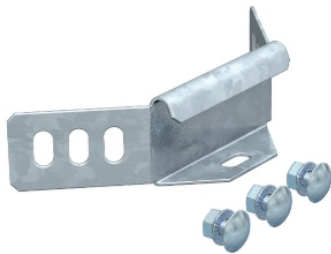

Straight and angle connector

Angle connector for cable trays with a side height of 35 mm. Including appropriate fastening material.

Type	Side height mm	Pack. pcs	Weight kg/100 pcs.	Item No.
WKV 35 FS	35	5	6,800	6043038

- St** Steel
- FS** Strip-galvanised

Dimensions