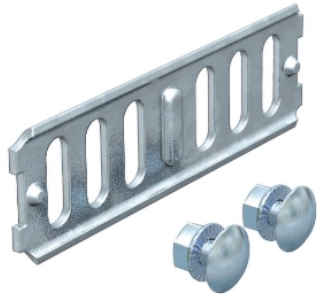

## Straight connector

Including appropriate fastening material.

Straight connector for connections of cable trays and fittings with a side height of 35 mm.

Type	Side height mm	Pack. pcs	Weight kg/100 pcs.	Item No.

**St** Steel

**FS** Strip-galvanised